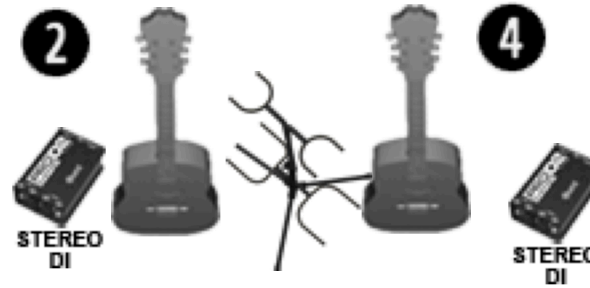

THE ANTLE SISTERS STAGE PLOT

2 Acoustic Guitars with with Pick-ups
2 DIs Required

FRONT OF STAGE

<p>Mary</p> <p>1. Ukulele with pick-up - DI required</p> <p>2. Acoustic Guitar with pick-up - DI required</p> <p>3. Vocal Mic</p>	<p>Ella</p> <p>4. Acoustic Guitar with pick-up - DI required</p> <p>5. Electric Bass - DI required</p> <p>6. Vocal Mic</p>	<p>Other</p> <p>7. Monitor</p> <p>Double Guitar Stand Small guitar stand for Ukulele Base mount guitar stand for Bass</p>	<p>TOTAL INPUT REQUIREMENTS</p> <p>4 DIs 2 Vocal Mics</p>
---	--	---	---