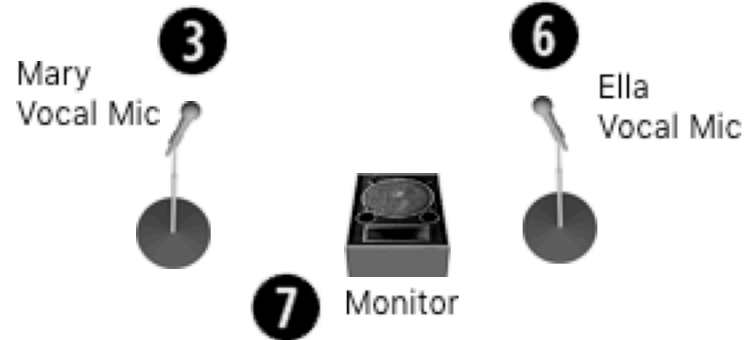

THE ANTLE SISTERS STAGE PLOT

2 Acoustic Guitars with with Pick-ups
2 DIs Required

FRONT OF STAGE

<p>Mary</p> <p>1. Ukulele with pick-up - DI required</p> <p>2. Acoustic Guitar with pick-up - DI required</p> <p>3. Vocal Mic</p>	<p>Ella</p> <p>4. Acoustic Guitar with pick-up - DI required</p> <p>5. Electric Bass - DI required</p> <p>6. Vocal Mic</p>	<p>Other</p> <p>7. Monitor</p> <p>Double Guitar Stand Small guitar stand for Ukulele Base mount guitar stand for Bass</p>	<p>TOTAL INPUT REQUIREMENTS</p> <p>4 DIs 2 Vocal Mics</p>
---	--	---	---